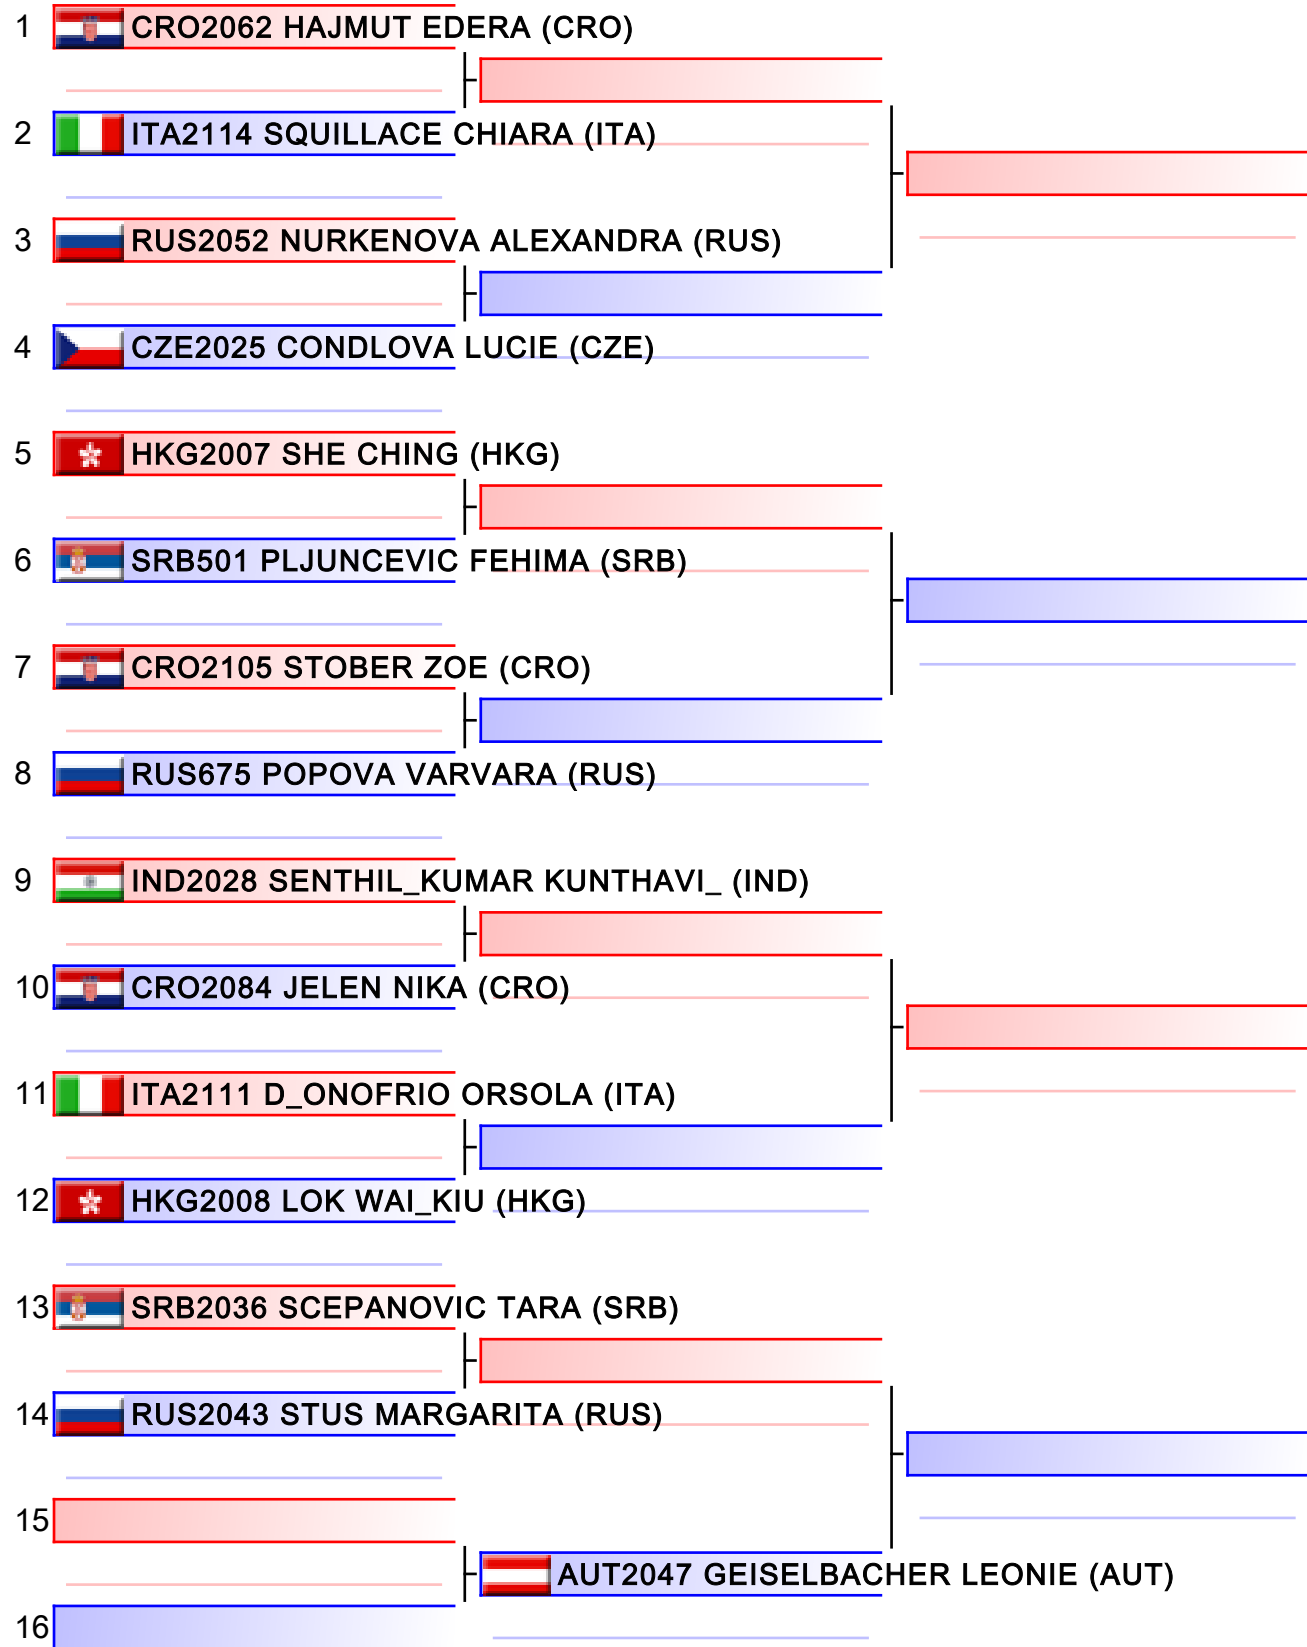

# Training Camp and Kids Competition - Kata Female U12

7th WKF Youth Training Camp and Kids Competition & Karate 1 WKF Youth World Cup

Tatami

Pool  
1/1

Final

[Original]

Referees:			

**Final**

CZE2036 STROBLOVA LUCIE (CZE)

SRB365 SIMIC JOVANA (SRB)

*[Original]*

--

Referees:			

**Final**

*[Original]*

Referees:			