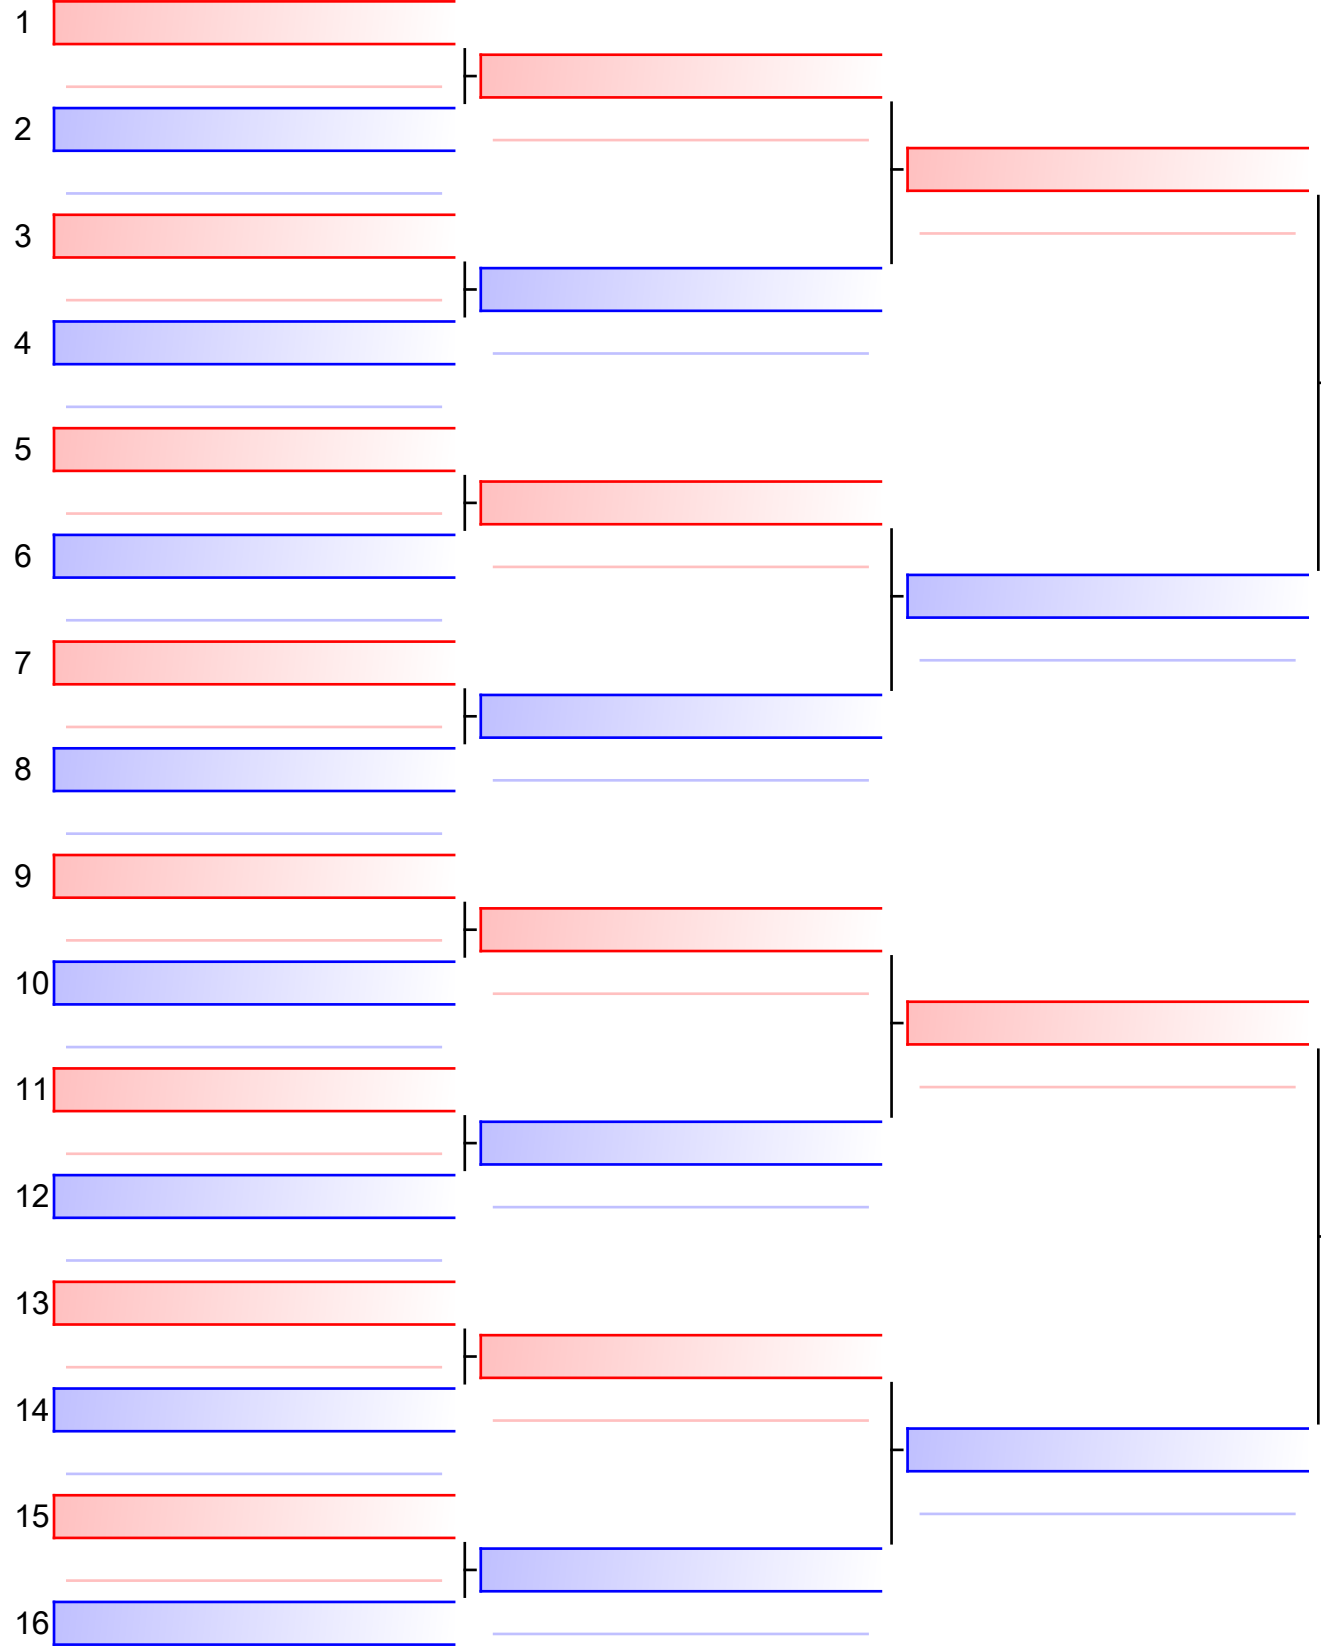

Training Camp and Kids Competition - Kumite Female U14 -42 kg

7th WKF Youth Training Camp and Kids Competition & Karate 1 WKF Youth World Cup

Tatami

Pool
1/1

Final

RUS681 SHEBANOVA VARVARA (RUS)

CRO2075 HAMER LUNA (CRO)

[Original]

Referees: