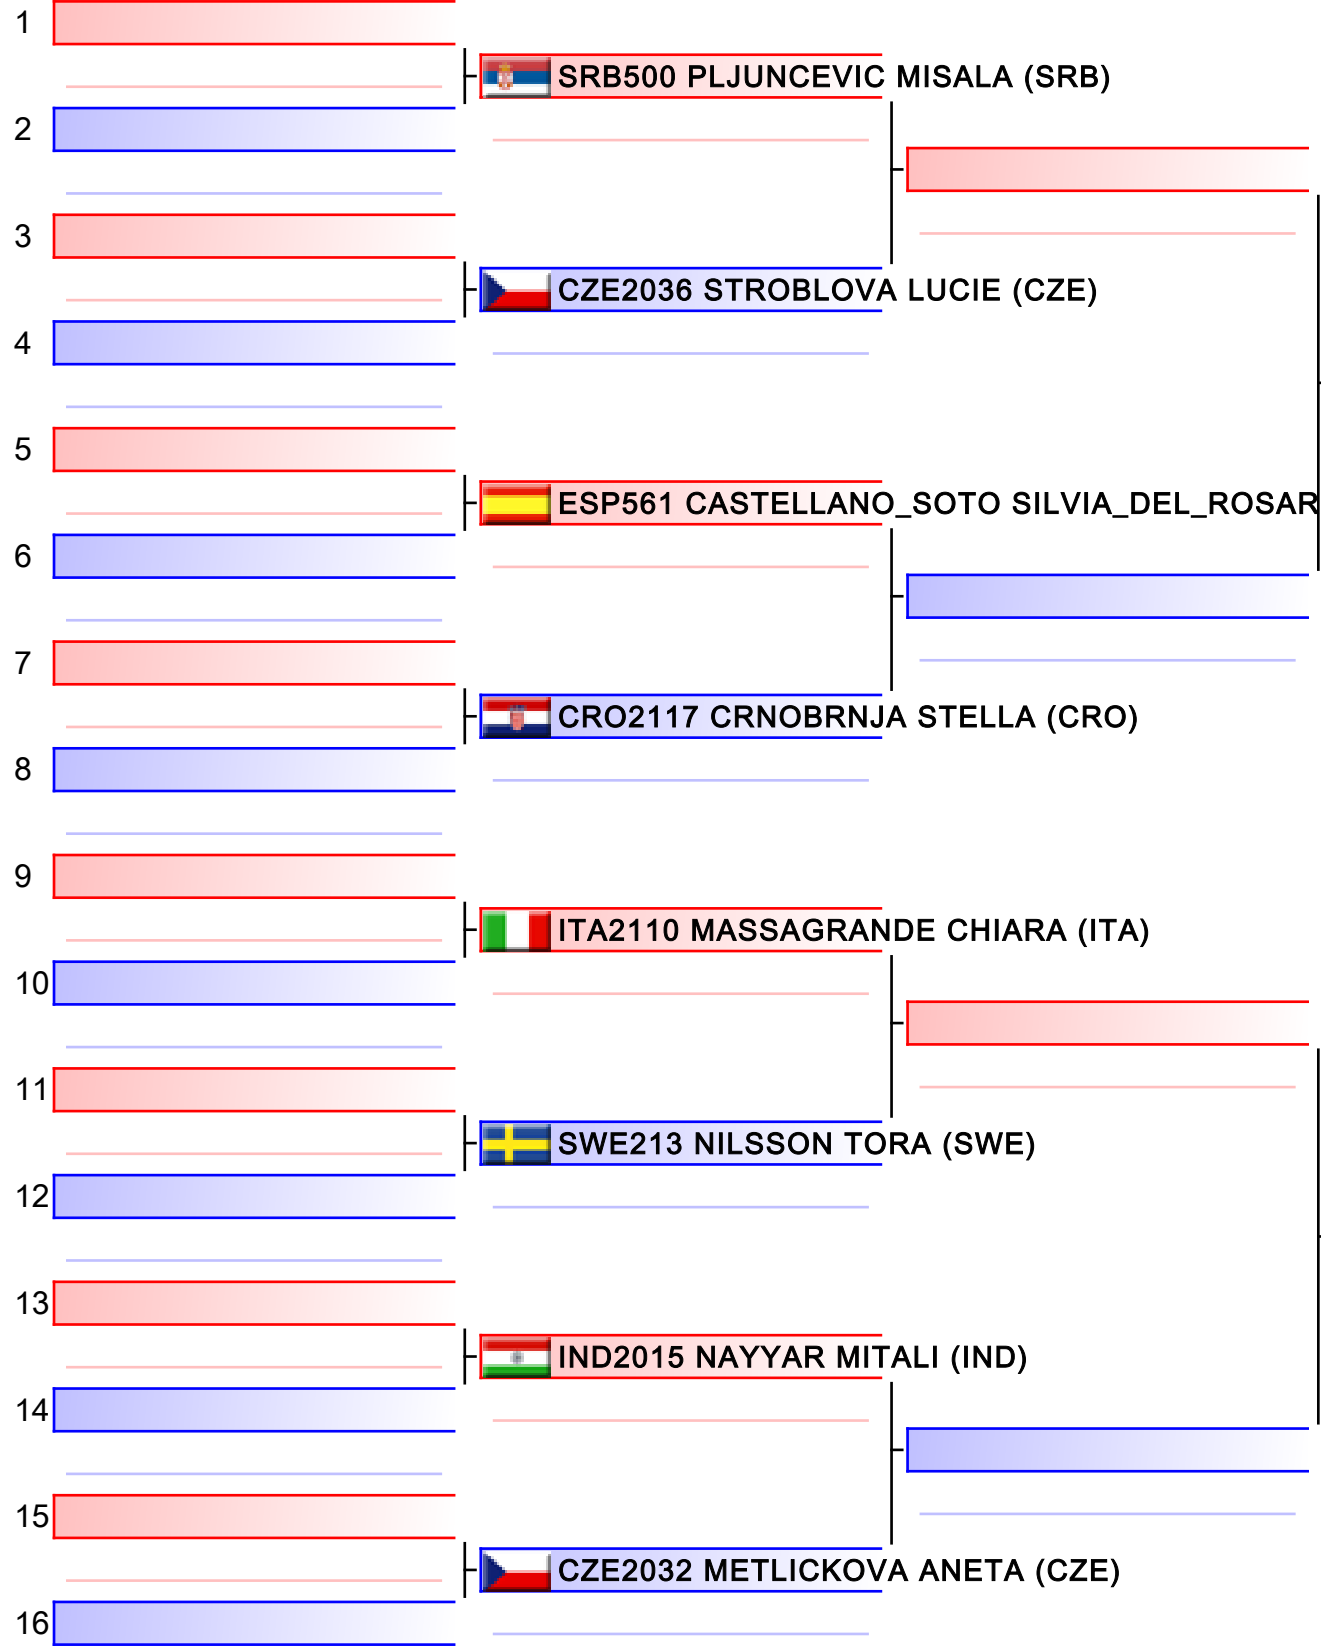

Training Camp and Kids Competition - Kumite Female U14 47+ kg

7th WKF Youth Training Camp and Kids Competition & Karate 1 WKF Youth World Cup

Tatami

Pool
1/1

Final

[Original]

Referees: