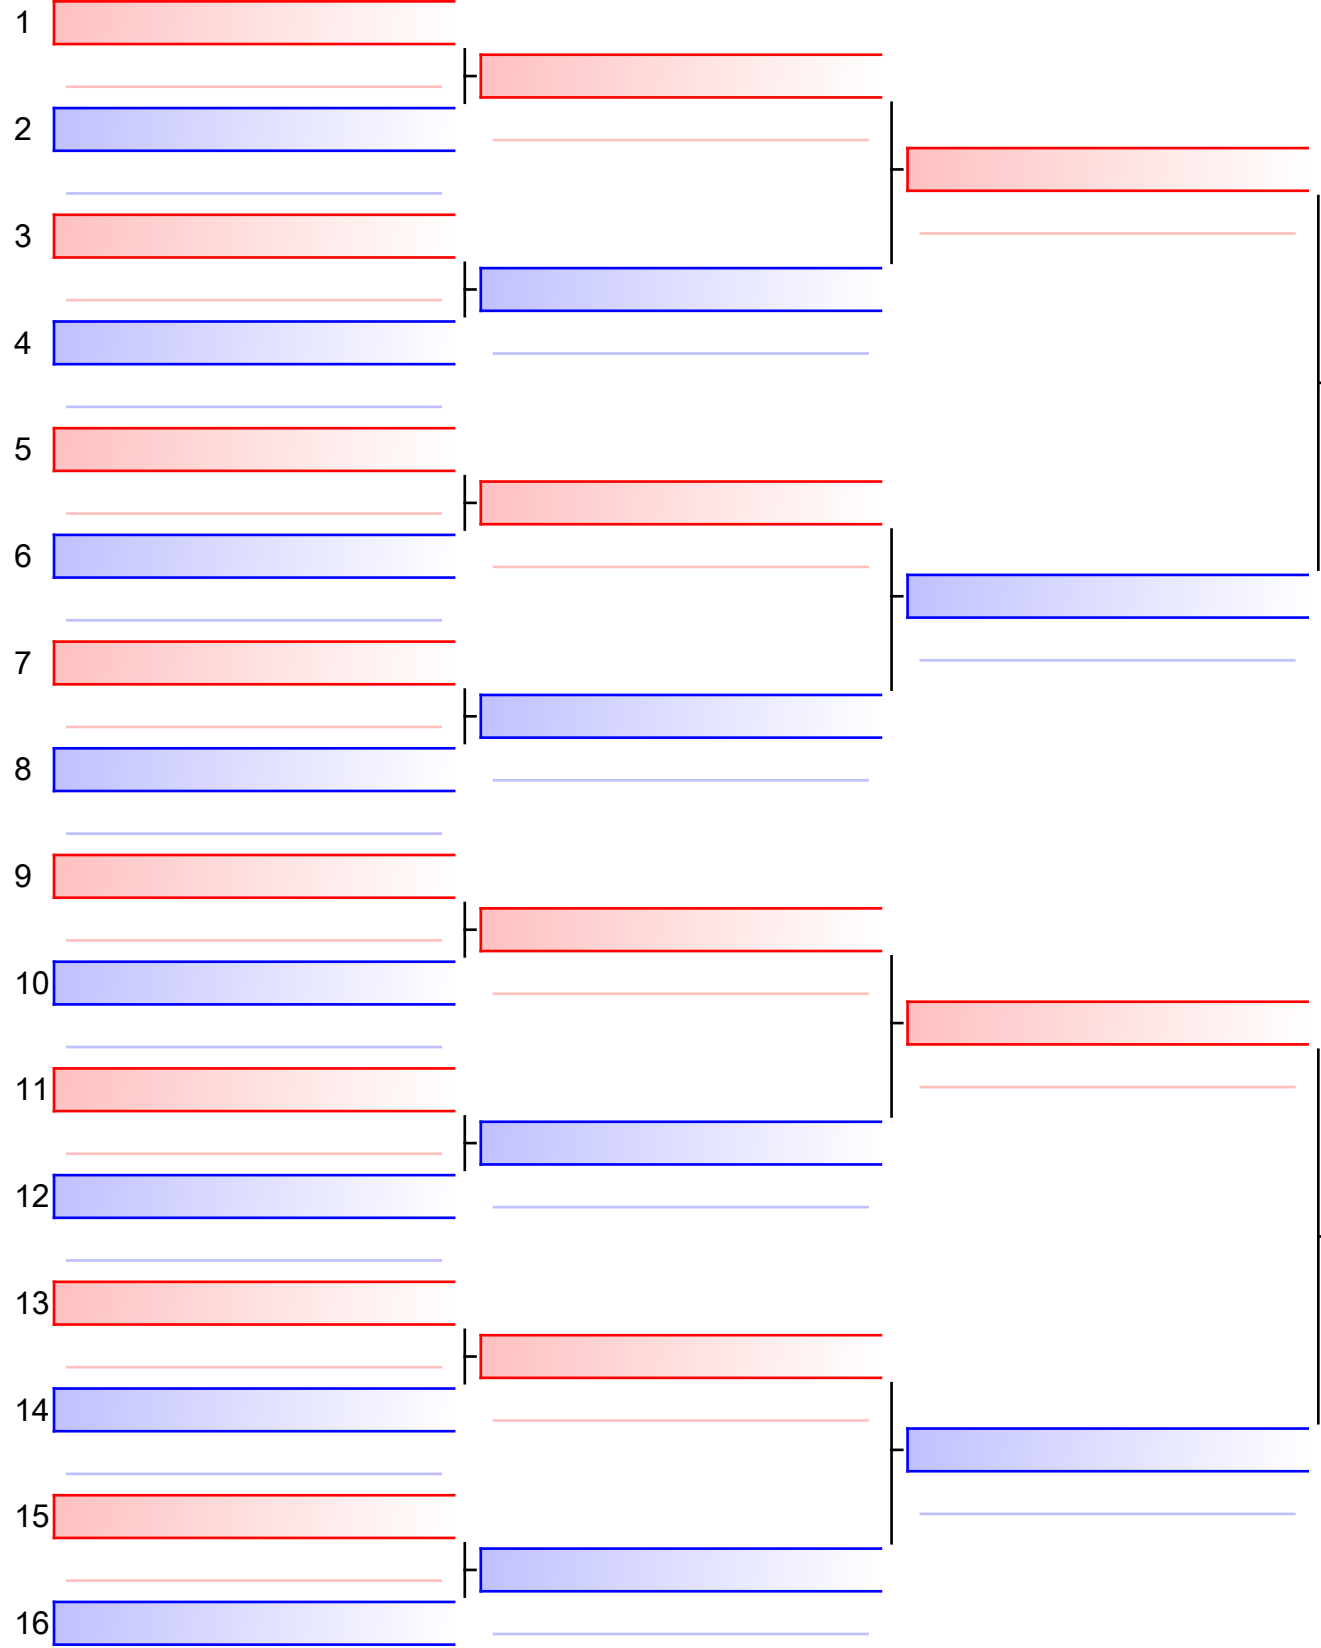

# Training Camp and Kids Competition - Kata Female U12

7th WKF Youth Training Camp and Kids Competition & Karate 1 WKF Youth World Cup

Tatami

Pool  
1/1

Final

[Original]

Referees:			

**Final**