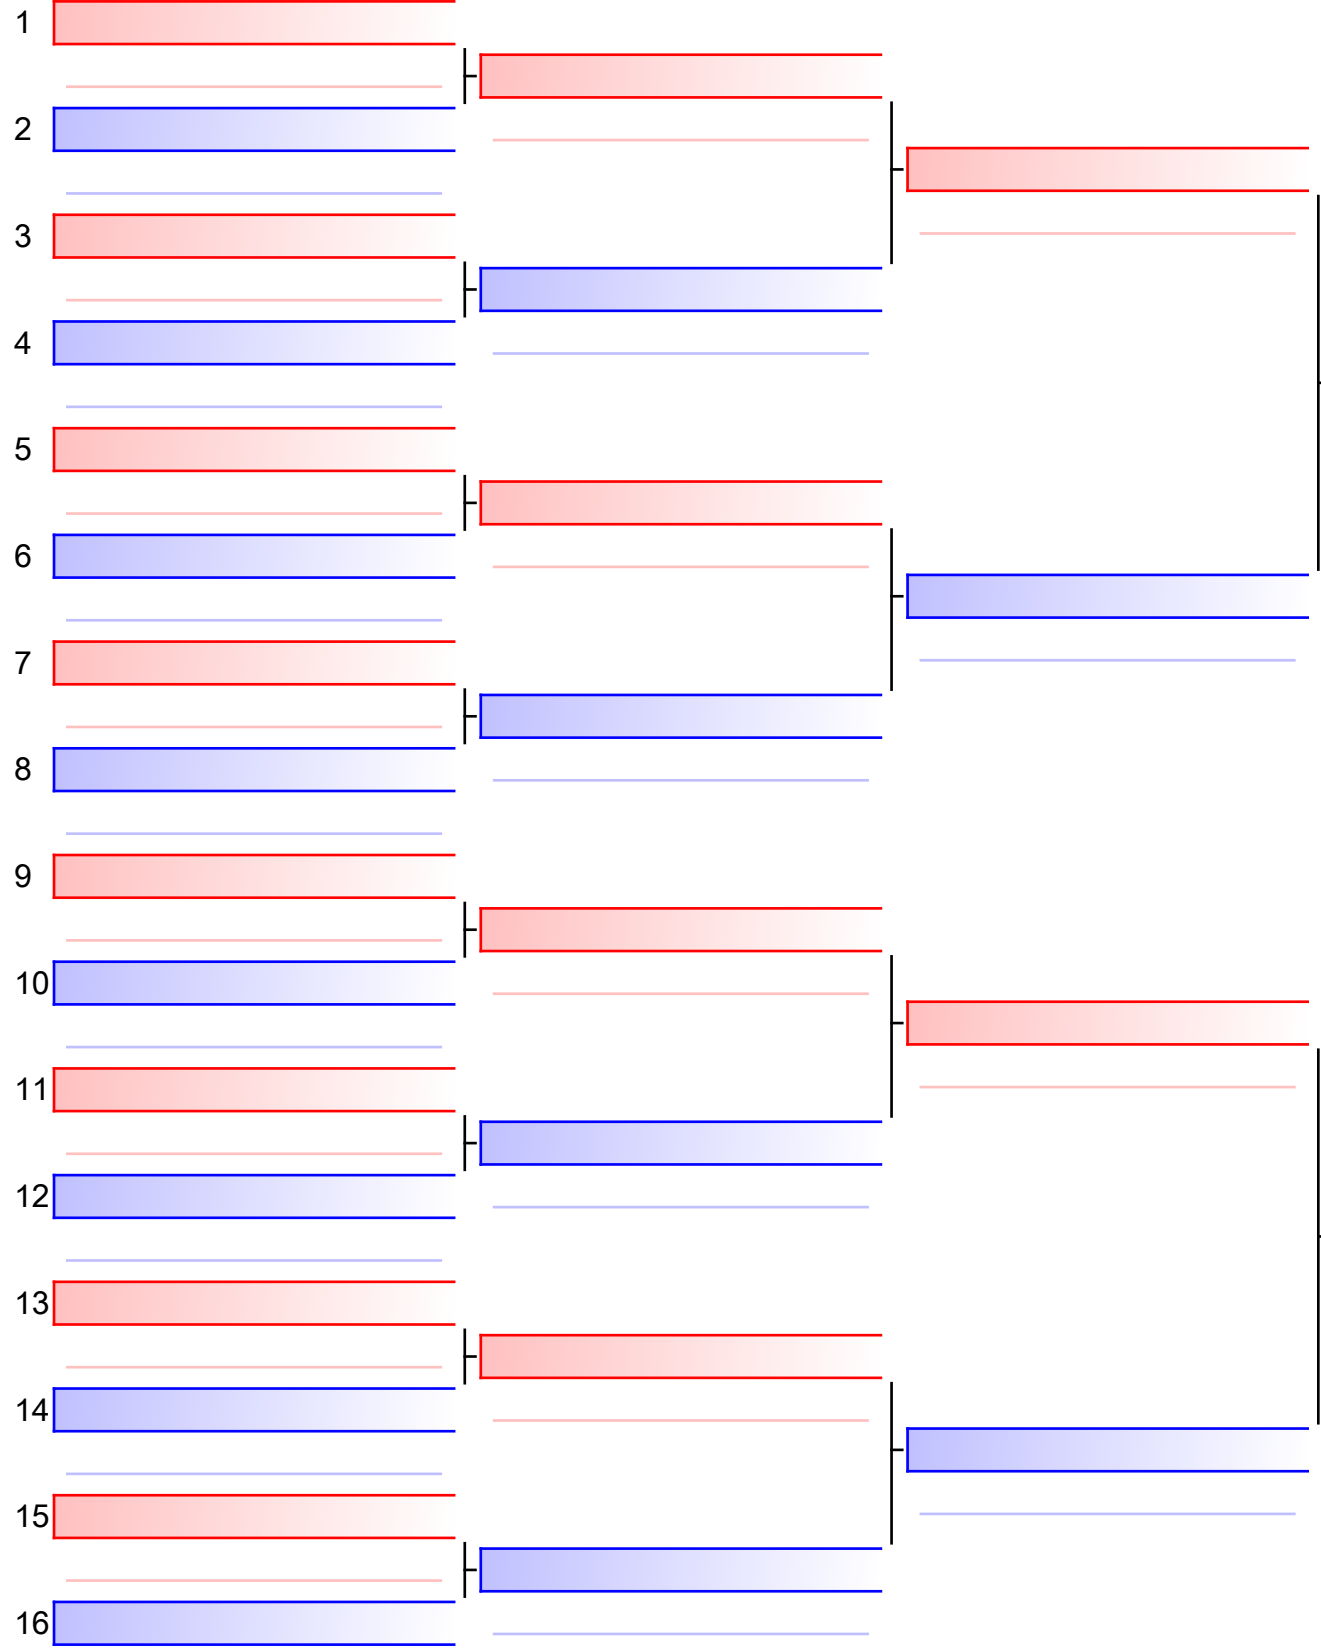

# Training Camp and Kids Competition - Kumite Male U14 -50 kg

7th WKF Youth Training Camp and Kids Competition & Karate 1 WKF Youth World Cup

Tatami

Pool  
1/1

Final

[Original]

Referees:			

**Final**