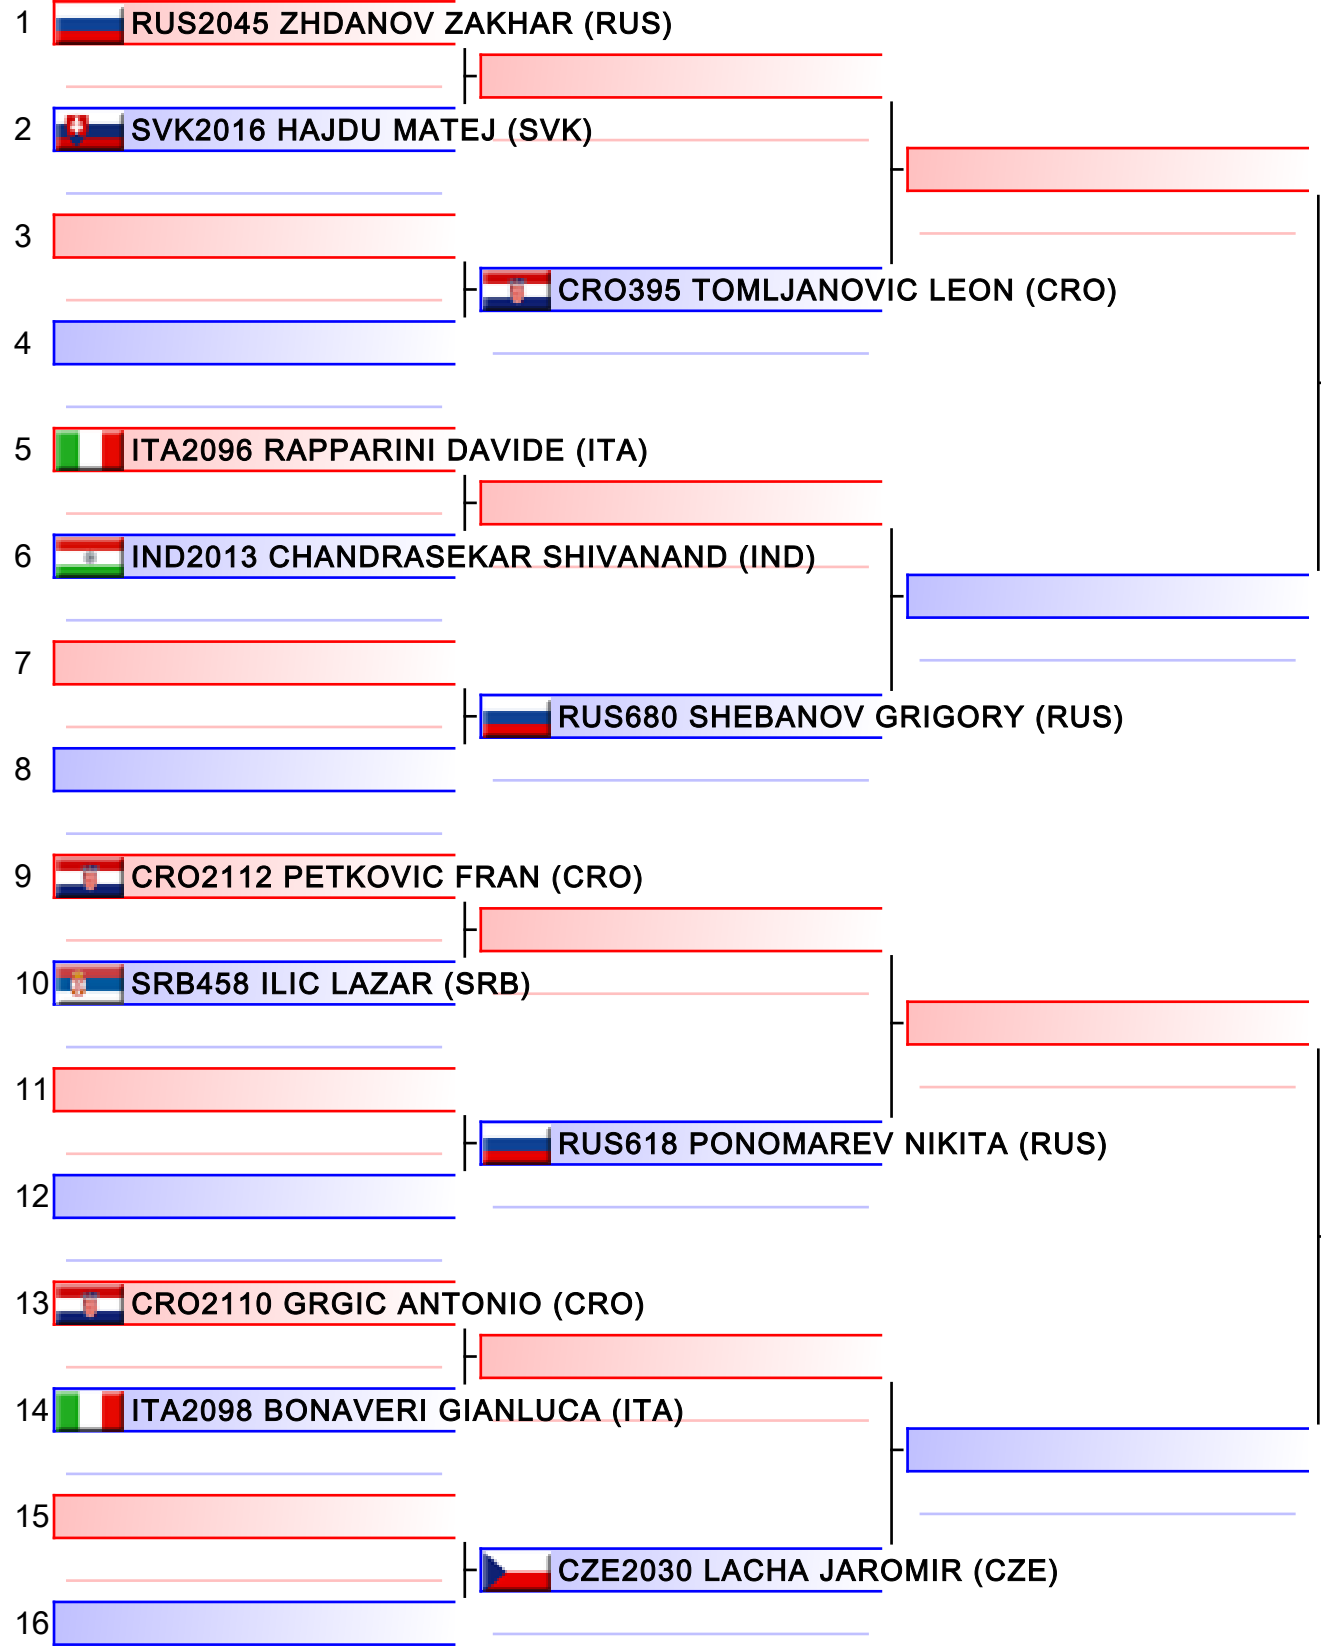

Training Camp and Kids Competition - Kumite Male U14 -50 kg

7th WKF Youth Training Camp and Kids Competition & Karate 1 WKF Youth World Cup

Tatami

Pool
1/1

Final

[Original]

Referees: