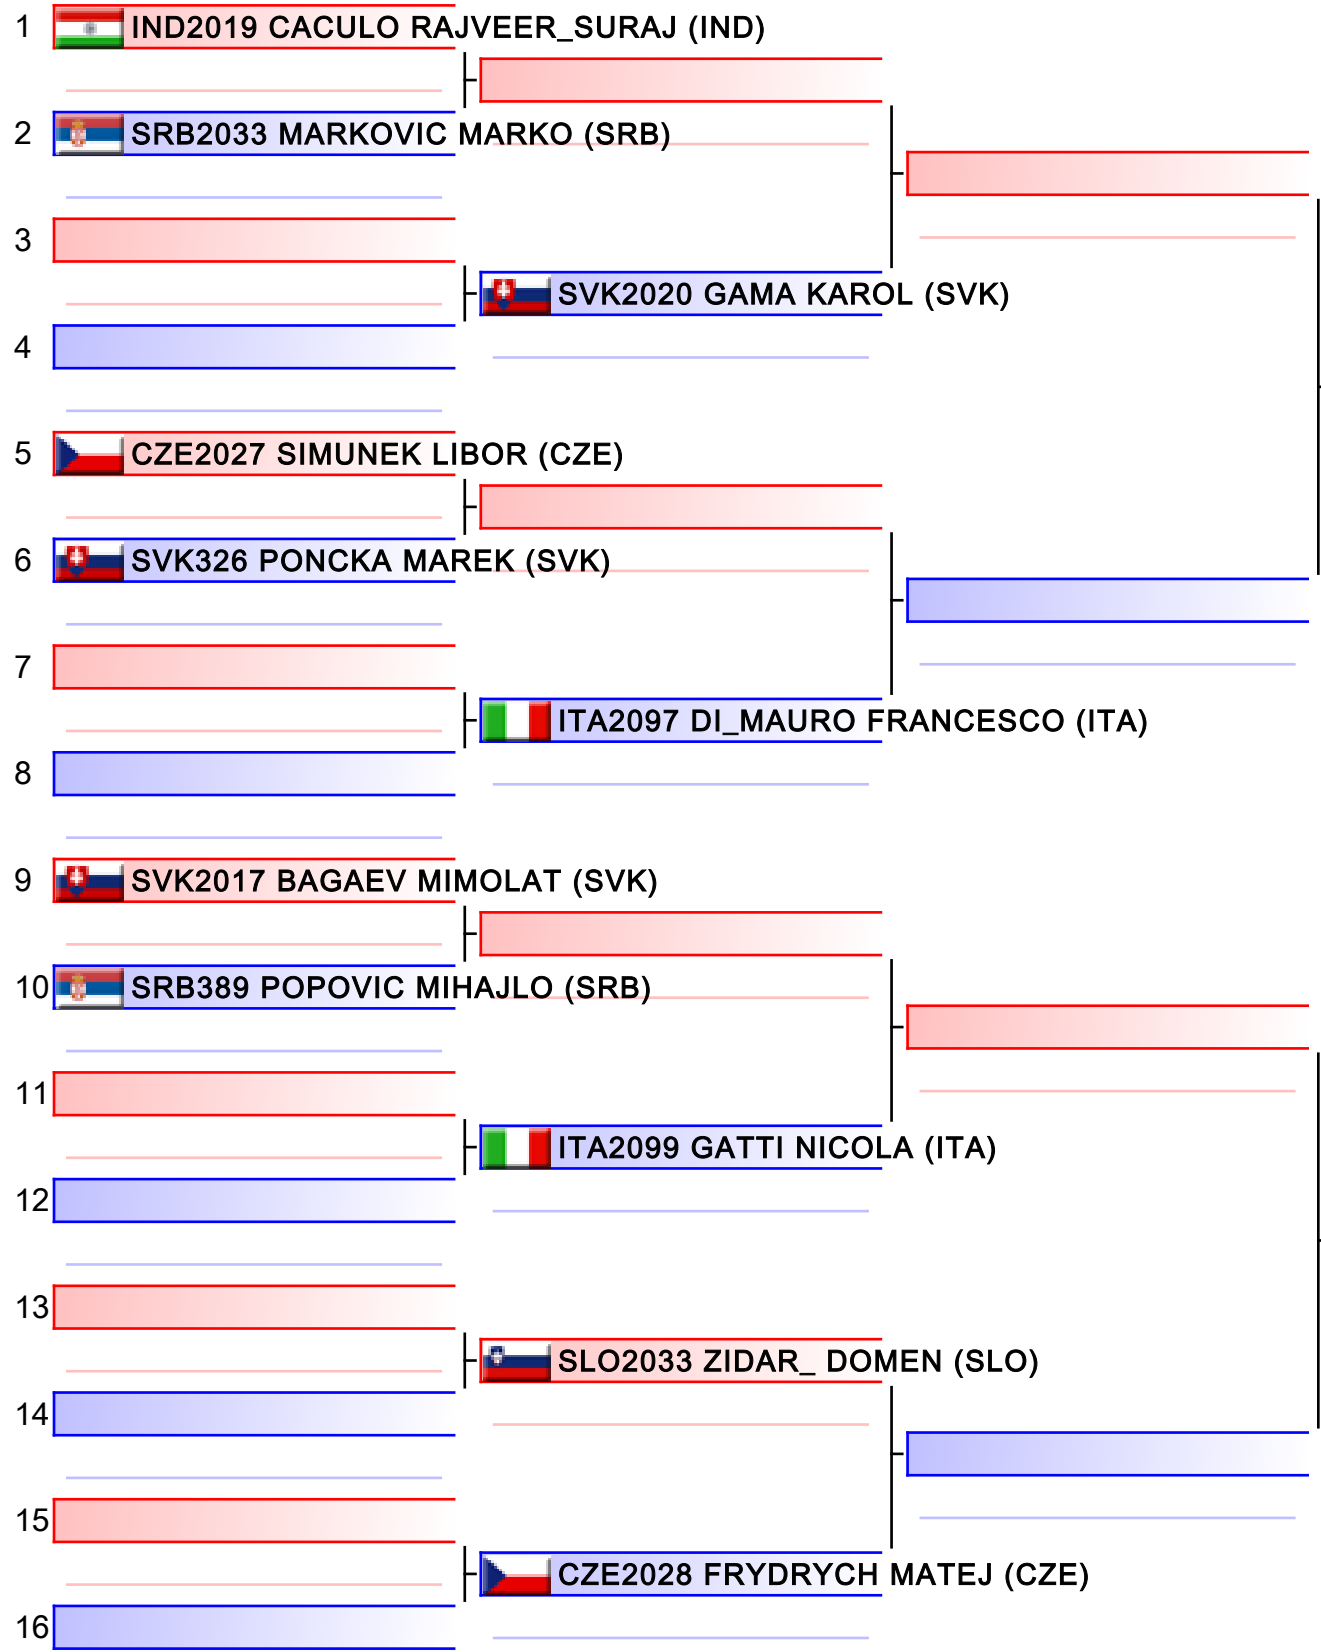

Training Camp and Kids Competition - Kumite Male U14 -45 kg

7th WKF Youth Training Camp and Kids Competition & Karate 1 WKF Youth World Cup

Tatami

Pool
1/1

Final

[Original]

Referees: