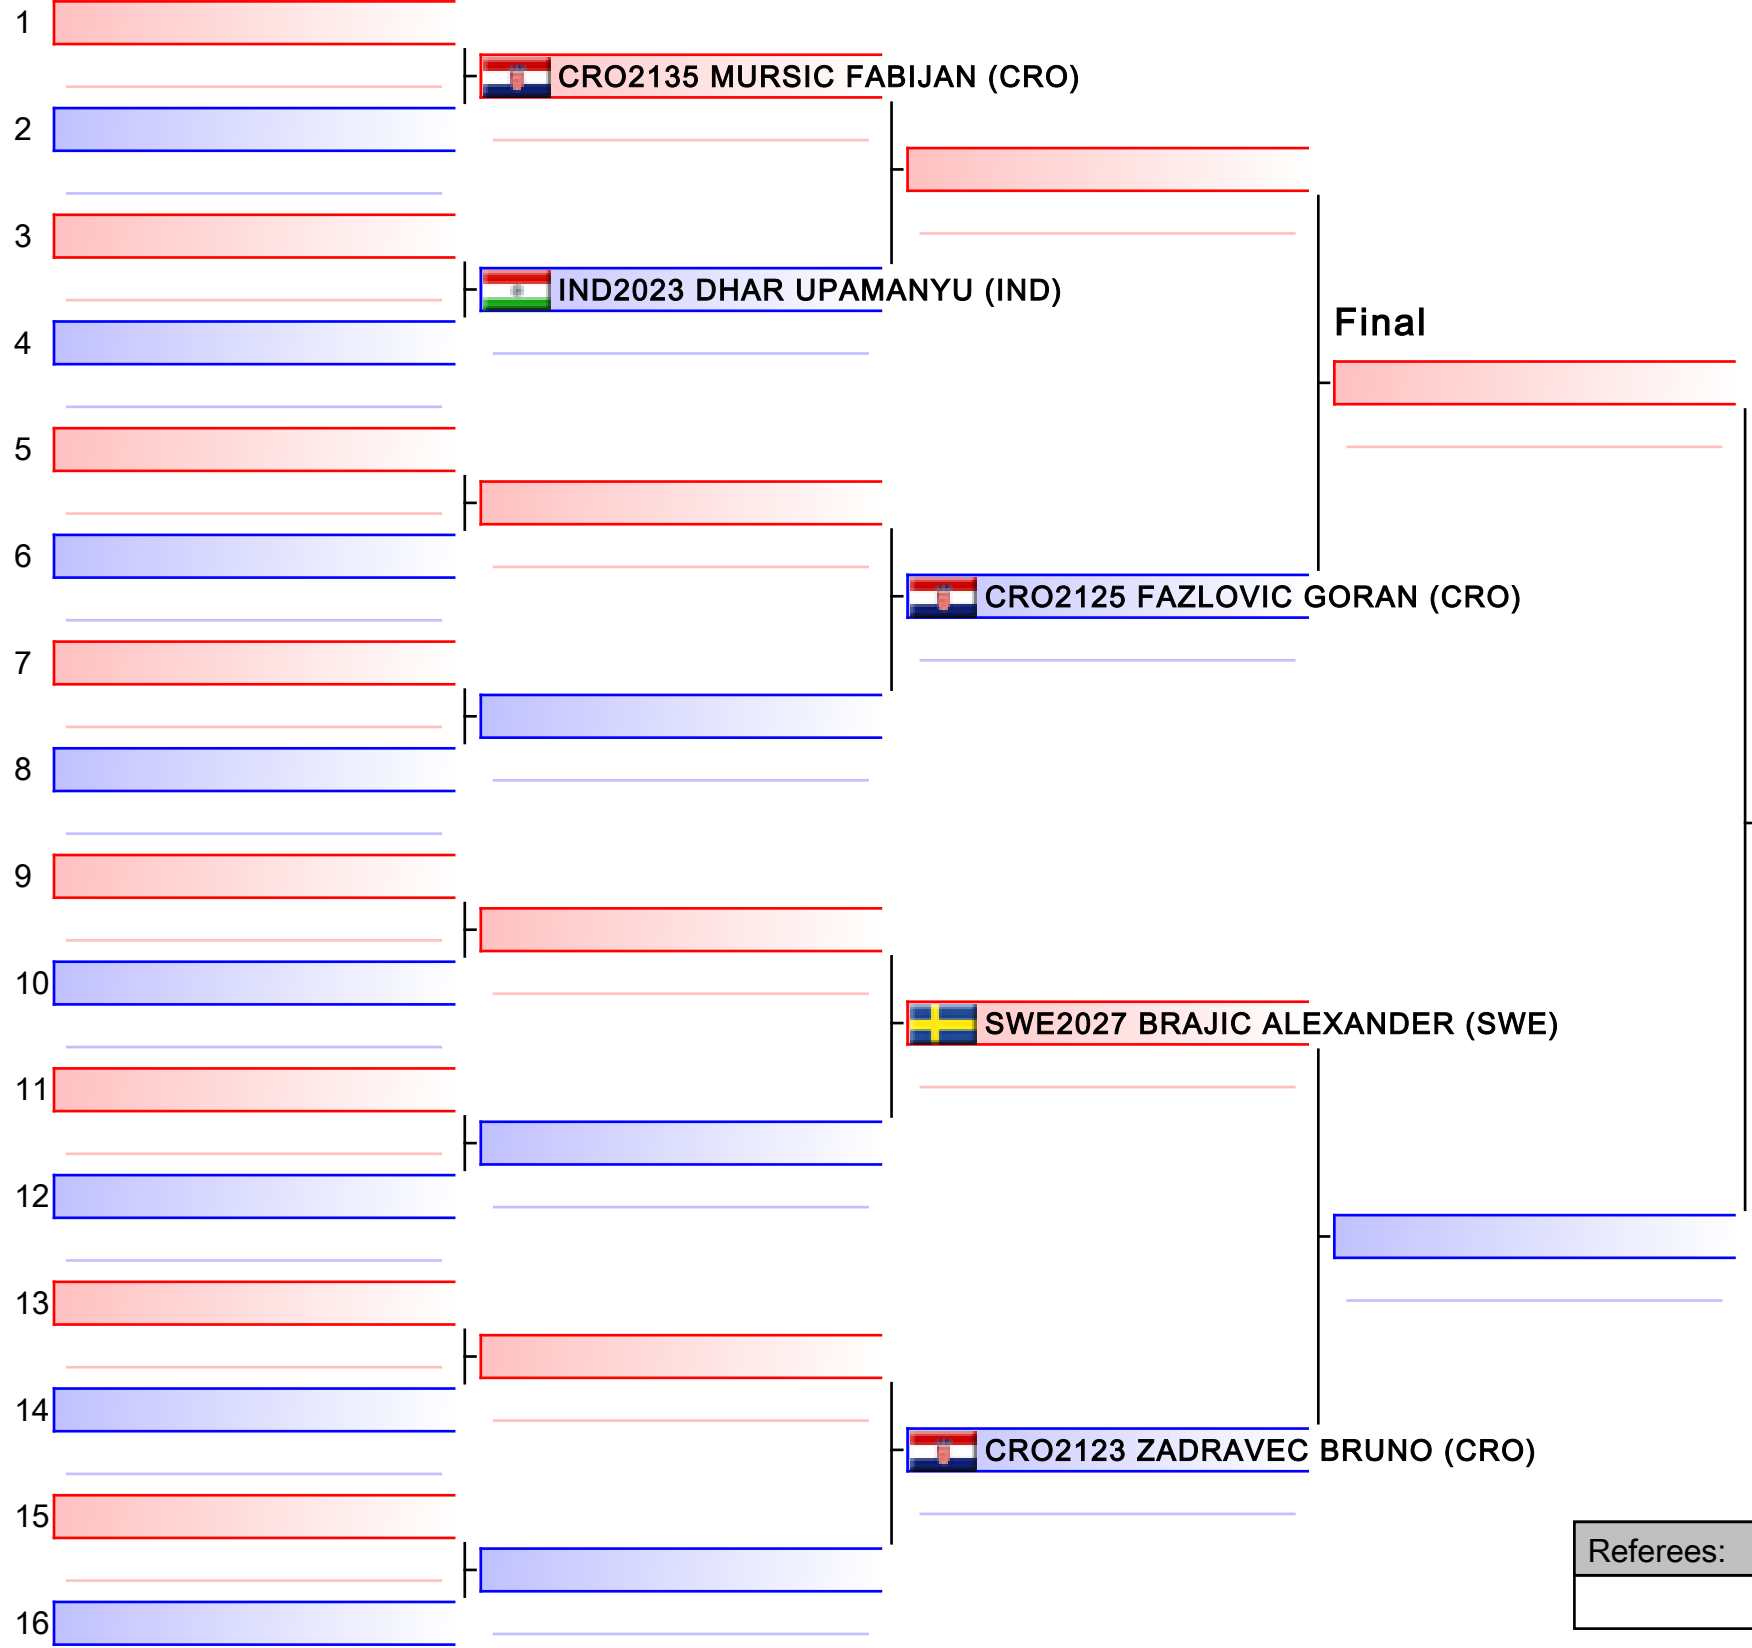

Training Camp and Kids Competition - Kumite Male U14 55+ kg

7th WKF Youth Training Camp and Kids Competition & Karate 1 WKF Youth World Cup

Tatami

Pool
1/1

[Original]

Referees: