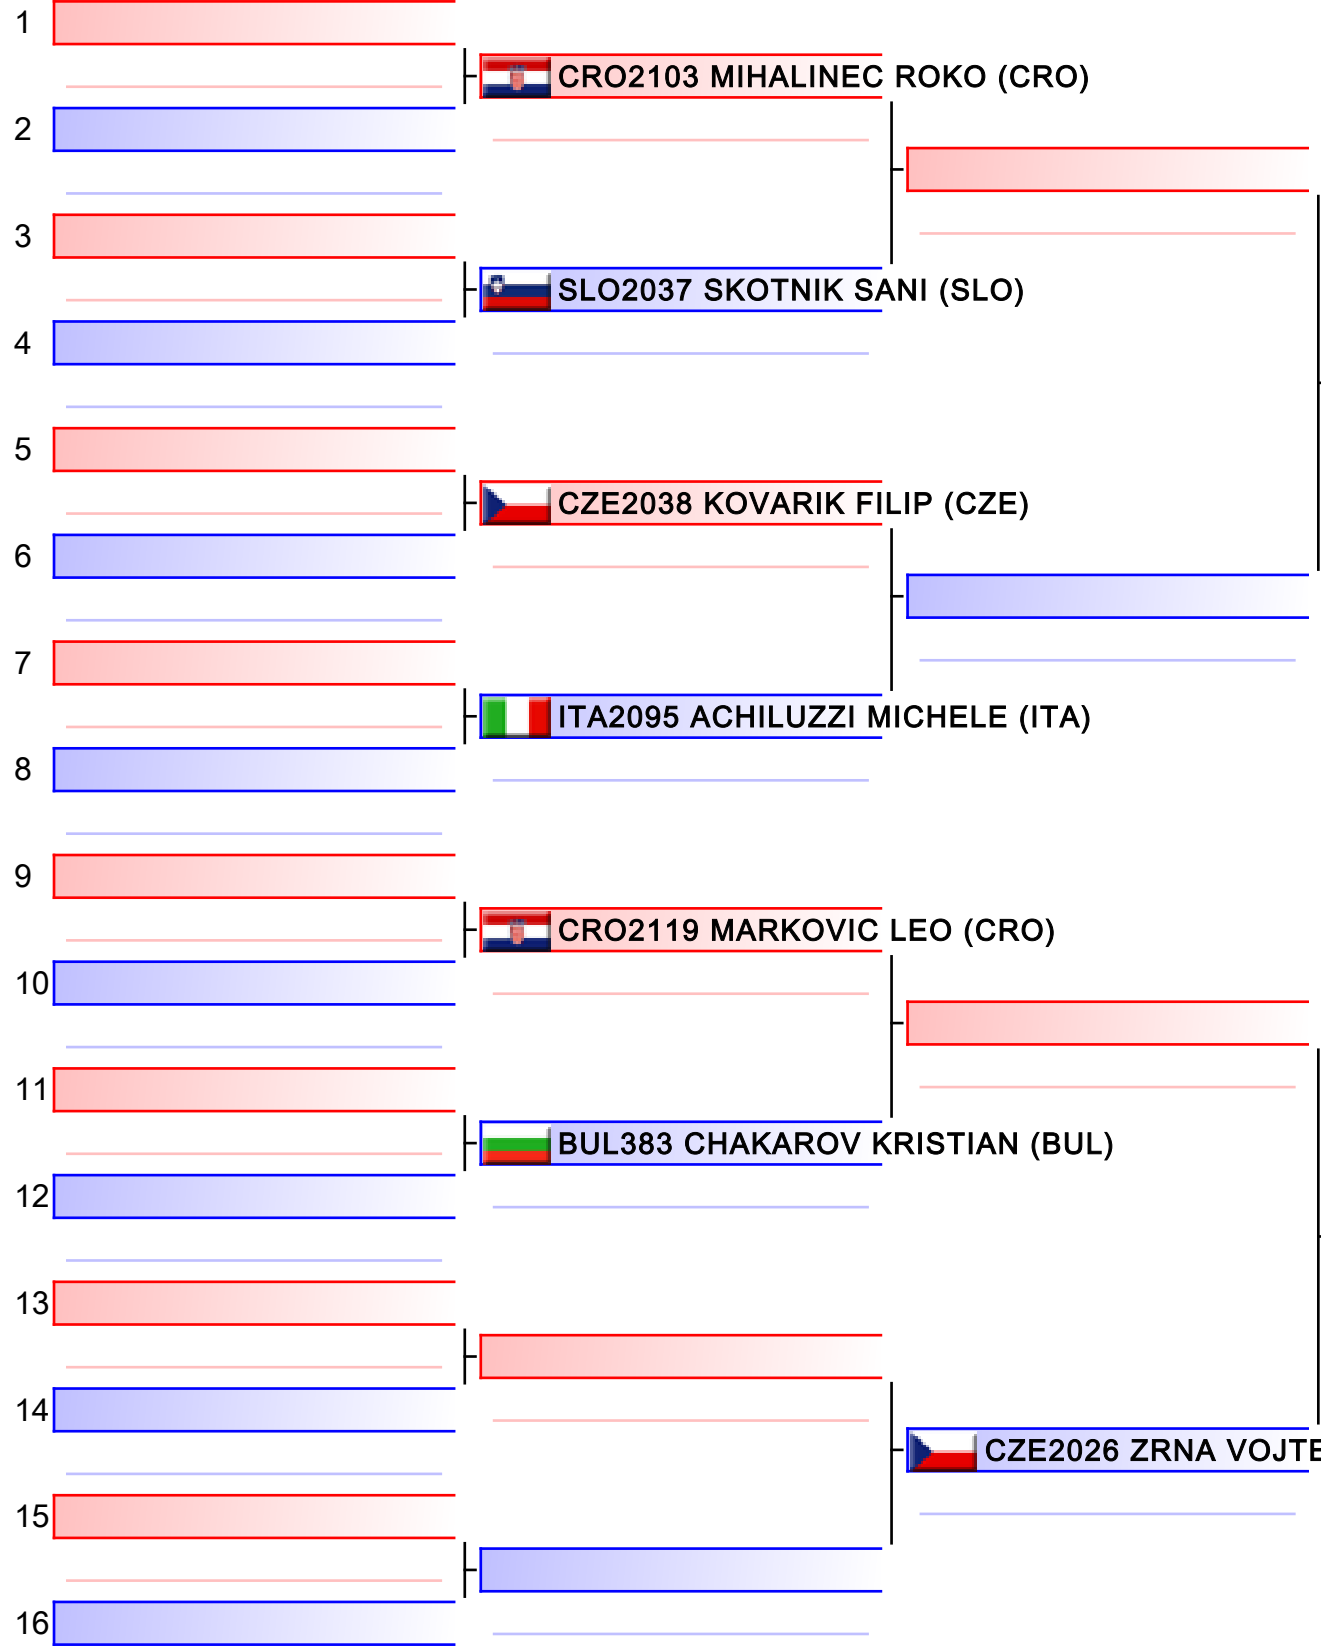

Training Camp and Kids Competition - Kumite Male U14 -40 kg

7th WKF Youth Training Camp and Kids Competition & Karate 1 WKF Youth World Cup

Tatami

Pool
1/1

[Original]

Referees: