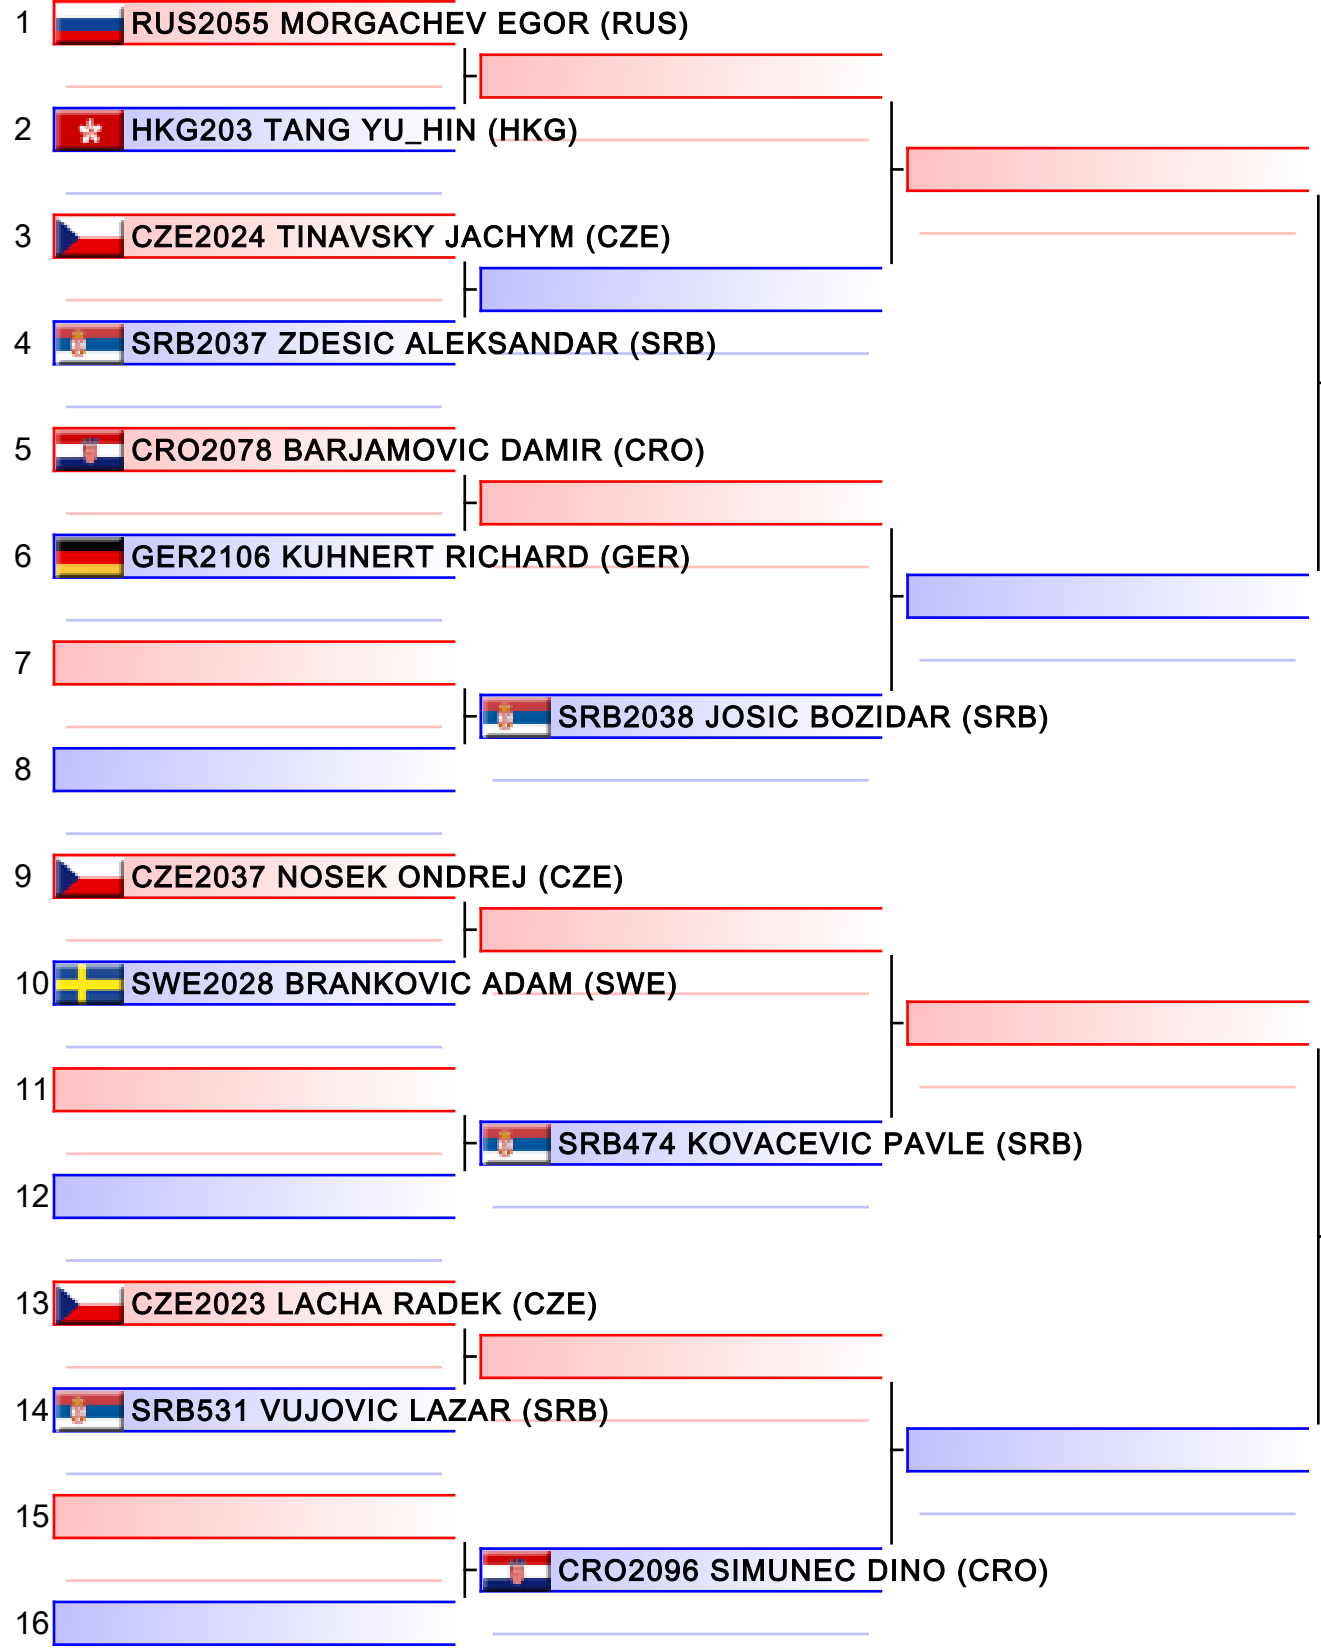

# Training Camp and Kids Competition - Kata Female U12

7th WKF Youth Training Camp and Kids Competition & Karate 1 WKF Youth World Cup

Tatami

Pool  
1/1

Final

[Original]

Referees:			

**Final**

CZE2036 STROBLOVA LUCIE (CZE)

SRB365 SIMIC JOVANA (SRB)

*[Original]*

--

Referees:			

**Final**

*[Original]*

Referees:			